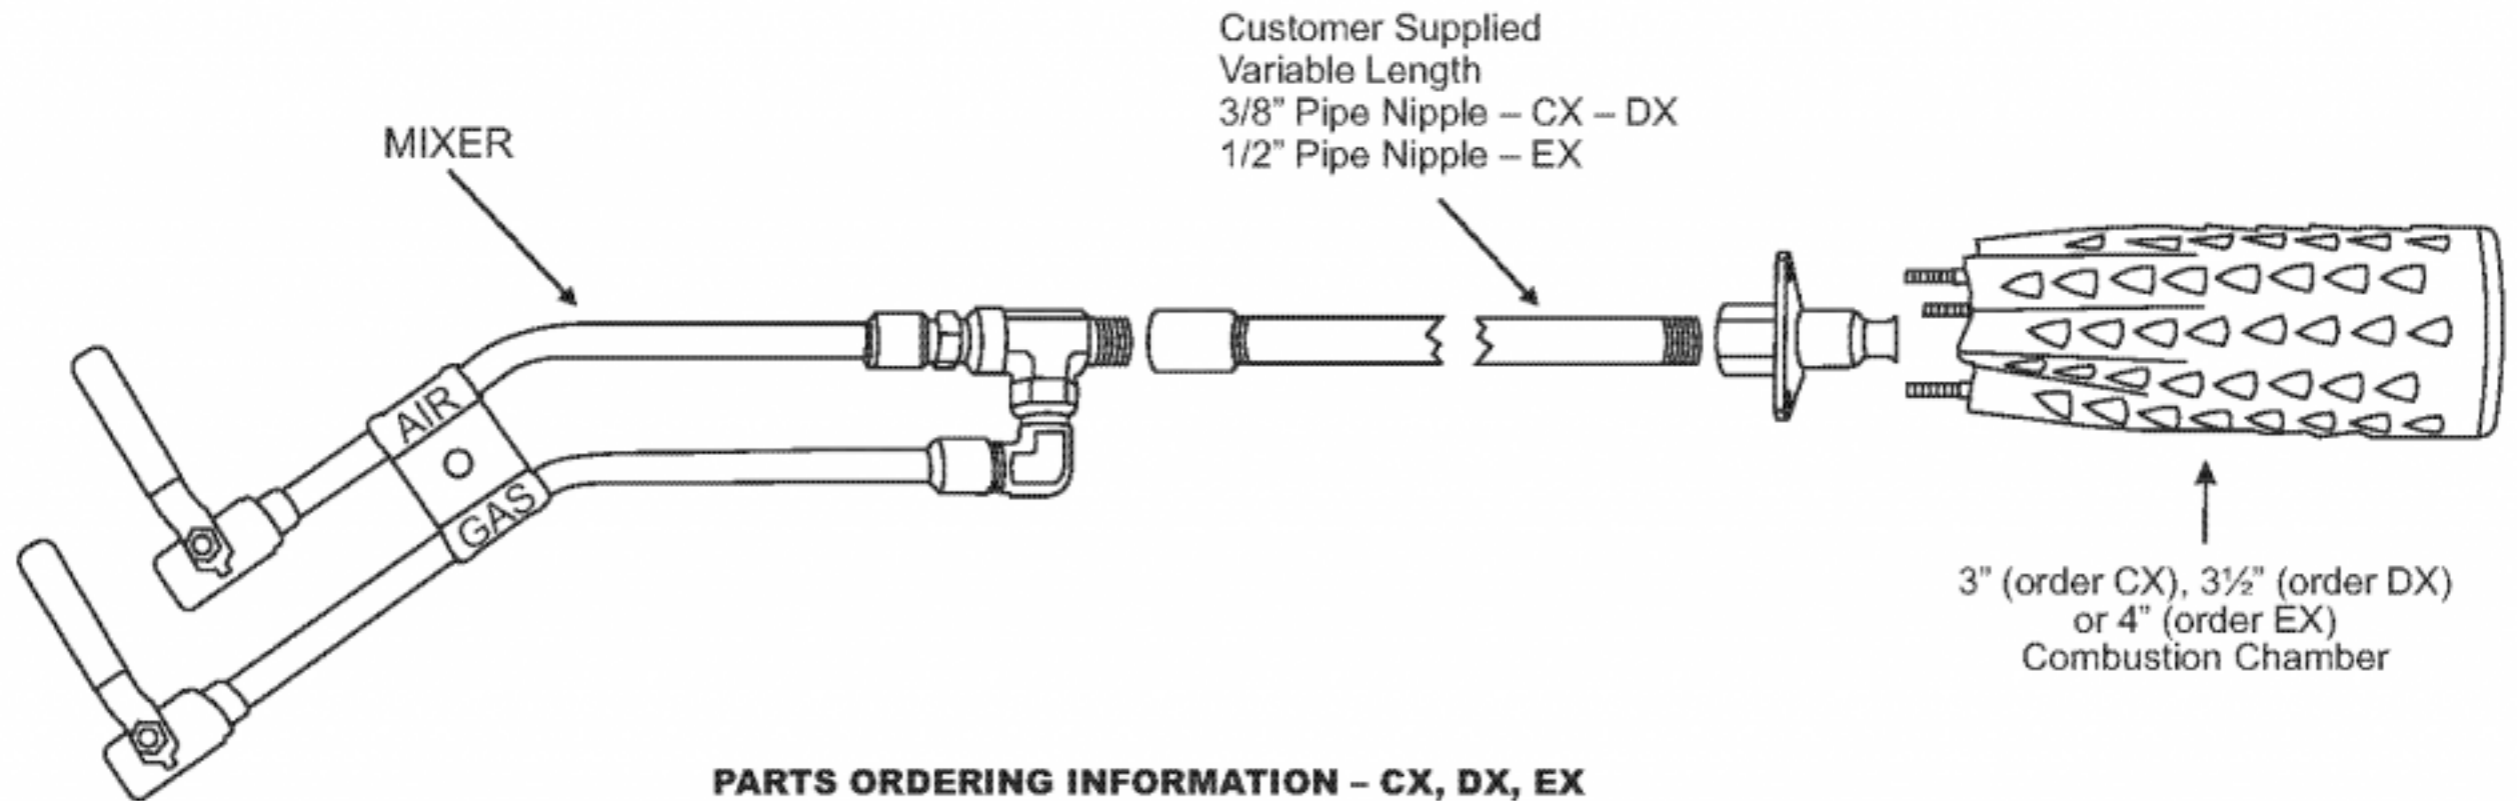

**EXTENDER TORCH KIT ASSEMBLY  
MODELS CX – DX – EX**

**PARTS ORDERING INFORMATION – CX, DX, EX**

<b>PART #</b>	<b>DESCRIPTION</b>
BFCBD .....	Mixer - CX – DX Body
BFEBD .....	Mixer - EX Body
BFCX180 .....	Head - 180° - For 3" & 3½" Chambers
BF4F180 .....	Head - 180° - For 4" Chamber
BF3CC .....	3" Combustion Chamber
BF35CC .....	3½" Combustion Chamber
BF4CC .....	4" Combustion Chamber